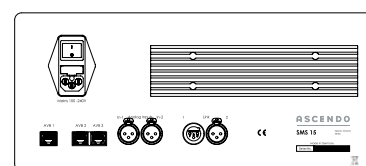

ASCENDO SMS 15

Seismic Monitor Series

TECHNICAL DATA

REAL VIEW

SLIDE VIEW

FRONT VIEW

PANEL

The SMS15 is a specialized cinema subwoofer tuned to fit the CCRM series uncompromising theatre system. It meets the highest demands in low end control and extension, dynamics, sound pressure and playback quality. Our subwoofers offer all features of the CCRM series such as AVB compatibility, 1 kW system performance, extensive DSP control and tablet-based graphical user interface. The SMS15 is suitable as a bass system in all installations for uncompromising demands. We recommend 1 to 2 subs in smaller installations, for larger installations the number may be extended. All the loudspeakers from the CCRM and SMS series, can be combined and are particularly suitable for modern 3D applications on the basis of Dolby Atmos, Auro3D and DTS:X.

SPECIFICATIONS

Amplifier	1000 W
Peak output current	30 A
THD+N	0.003 %
Dynamic Range	120 dB
Standby consumption	0.3 W
Ethernet AVB	100 Mbit/s Fast Ethernet
Connectivity Network	RJ-45 / Cat. 5
Switch	2 port Fast Ethernet Switch AVB compliant
Streaming Technology	Ethernet AVB compliant 500 ns synchronicity 2 ms latency 2 streams / 8 ch per stream 48/96 kHz
Comand & Control	UNOS
DSP channels	2
Sensivity / Impedance	8 dBu / 20 kΩ
Analog Input	2 x XLR female
Technology	Vented bass design
Max SPL	125 dB SPL con. 130 dB SPL peak
Frequency response	23 Hz - 100 Hz
Low	Custom built 15" (38 cm) woofer with solid cast aluminum basket 4" (10 cm) voice coil 30 mm linear excursion
Dimensions (H x W x D)	1040 x 600 x 400 mm
Net weight	70 kg
Finish	MDF with 44 mm front and internally braced, Genuine piano lacquer black/white (other colors on demand), High resistant black matt Polyrea