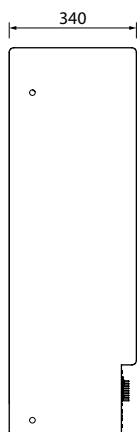

ASCENDO SMS 15

Seismic Monitor Series

TECHNICAL DATA

REAL VIEW

SLIDE VIEW

FRONT VIEW

PANEL

The SMS15 is a specialized cinema subwoofer tuned to fit the CCRM series uncompromising theatre system. It meets the highest demands in low end control and extension, dynamics, sound pressure and playback quality. Our subwoofers offer all features of the CCRM series such as AVB compatibility, 1 kW system performance, extensive DSP control and tablet-based graphical user interface. The SMS15 is suitable as a bass system in all installations for uncompromising demands. We recommend 1 to 2 subs in smaller installations, for larger installations the number may be extended. All the loudspeakers from the CCRM and SMS series, can be combined and are particularly suitable for modern 3D applications on the basis of Dolby Atmos, Auro3D and DTS:X.

SPECIFICATIONS

Amplifier	1000 W
Peak output current	30 A
THD+N	0.003 %
Dynamic Range	120 dB
Standby consumption	0.3 W
Ethernet AVB	100 Mbit/s Fast Ethernet
Connectivity Network	RJ-45 / Cat. 5
Switch	2 port Fast Ethernet Switch AVB compliant
Streaming Technology	Ethernet AVB compliant 500 ns synchronicity 2 ms latency 2 streams / 8 ch per stream 48/96 kHz
Comand & Control	UNOS
DSP channels	2
Sensivity / Impedance	8 dBu / 20 kΩ
Analog Input	2 x XLR female
Technology	Vented bass design
Max SPL	125 dB SPL con. 130 dB SPL peak
Frequency response	23 Hz - 100 Hz
Low	Custom built 15" (38 cm) woofer with solid cast aluminum basket 4" (10 cm) voice coil 30 mm linear excursion
Dimensions (H x W x D)	1040 x 600 x 400 mm
Net weight	70 kg
Finish	MDF with 44 mm front and internally braced, Genuine piano lacquer black/white (other colors on demand), High resistant black matt Polyrea