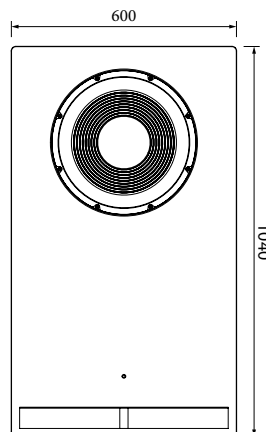

ASCENDO SMS 15

Seismic Monitor Series

TECHNICAL DATA

REAL VIEW

SLIDE VIEW

FRONT VIEW

PANEL

The SMS15 is a specialized cinema subwoofer tuned to fit the CCRM series uncompromising theatre system. It meets the highest demands in low end control and extension, dynamics, sound pressure and playback quality. Our subwoofers offer all features of the CCRM series such as AVB compatibility, 1 kW system performance, extensive DSP control and tablet-based graphical user interface. The SMS15 is suitable as a bass system in all installations for uncompromising demands. We recommend 1 to 2 subs in smaller installations, for larger installations the number may be extended. All the loudspeakers from the CCRM and SMS series, can be combined and are particularly suitable for modern 3D applications on the basis of Dolby Atmos, Auro3D and DTS:X.

SPECIFICATIONS

Amplifier	1000 W
Peak output current	30 A
THD+N	0.003 %
Dynamic Range	120 dB
Standby consumption	0.3 W
Ethernet AVB	100 Mbit/s Fast Ethernet
Connectivity Network	RJ-45 / Cat. 5
Switch	2 port Fast Ethernet Switch AVB compliant
Streaming Technology	Ethernet AVB compliant 500 ns synchronicity 2 ms latency 2 streams / 8 ch per stream 48/96 kHz
Comand & Control	UNOS
DSP channels	2
Sensivity / Impedance	8 dBu / 20 kΩ
Analog Input	2 x XLR female
Technology	Vented bass design
Max SPL	125 dB SPL con. 130 dB SPL peak
Frequency response	23 Hz - 100 Hz
Low	Custom built 15" (38 cm) woofer with solid cast aluminum basket 4" (10 cm) voice coil 30 mm linear excursion
Dimensions (H x W x D)	1040 x 600 x 400 mm
Net weight	70 kg
Finish	MDF with 44 mm front and internally braced, Genuine piano lacquer black/white (other colors on demand), High resistant black matt Polyrea